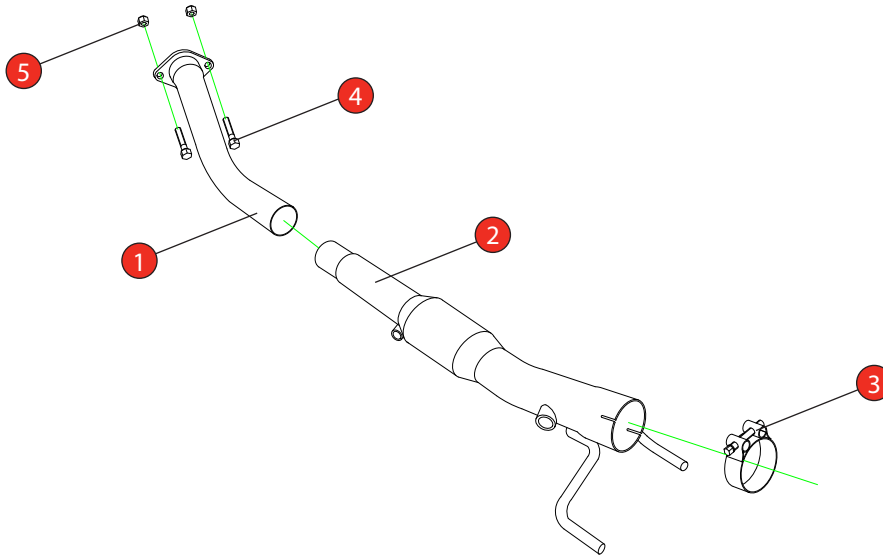

<b>Car</b>	Mitsubishi Colt Z30 CZT/CZC 3 & 5 Door 1.5T	<b>Part No.</b>	SMTX013
<b>Year</b>	2004-2008	<b>Fit Kits</b>	239FK
<b>Notes</b>	Secondary Sports-cat replacement Where not supplied use original fittings	<b>Features</b>	Pipe Diameter:- 57.1mm / 2.25"

Estimated Fitting Time: 90 Minutes

NO.	PART NO.	DESCRIPTION	QTY
1	081MI	Front Pipe	1
2	089MI	Secondary Sports Catalyst	1
<b>Fit Kit</b>			
3	Z016.10004	55-59mm Clamp	1
4	Z017.10096	M10 x 40mm Hex Head Bolt	2
5	Z017.11017	M10 Nut	2

DATE	13/01/22
ISSUE	04
AUTHORISED	S.Shipley

**NOTE:** ENSURE SCORPION SYSTEM IS CLEAR OF MOVING PARTS AND ALL ORIGINAL FUNCTIONS WORK CORRECTLY.

Remove original fittings from the primary cat, these will not be needed again and they will be replaced with items 9 & 10.